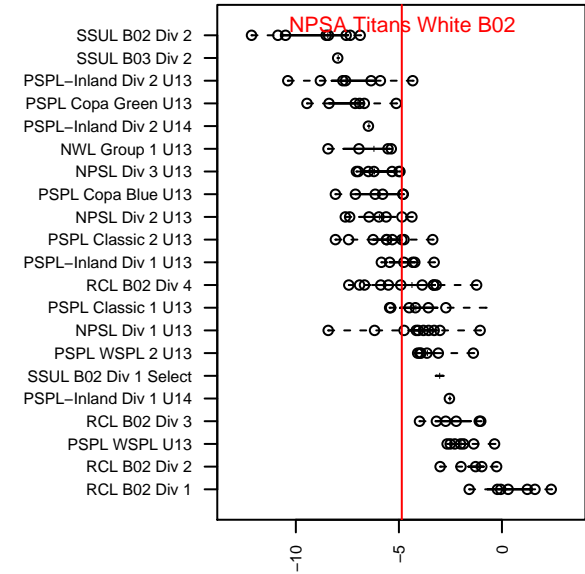

NPSA Titans White B02

Nowland Premier SA
 Bellevue, WA
 B02 total strength=764
 attack=0.98 defense=0.8
 fall league = PSPL Classic 2 U13
 spr league = Spr PSPL Copa U13
 notes= white

alt names used:
 NPSA TITANS WHITE BU13 (WA)
 NPSA TITANS B02 White
 NPSA BU13 White
 NPSA B02 White Bellevue
 NPSA TITANS BU02 WHITE ()

Venues played:
 2015 REDAPT Cup Silver U13
 2015 Labor Day Cup BU13 Silver
 2015 PSPL Classic 2 U13
 2015 Spr PSPL Copa U13
 2015 WA Cup BU13 Bronze U13

NPSA Titans White B02
 Dots are actual minus expected GF (blue circles) and GA (red triangles).
 Blue line is smoothed change in attack strength. Red is smoothed change in defense strength.

**attack and defense variance (black dot)
relative to other teams
and top 10 in region**

**attack and defense rating
relative to others at age
and all opponents in last 13 months**

Performance relative to 13 month average